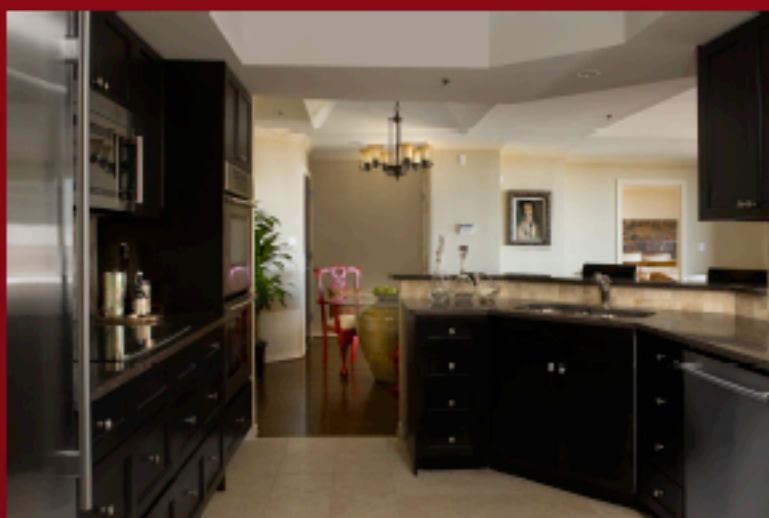

THE *Park Cities*
SHELTON
Luxury Highrise Living

NOW LEASING

LUXURY RESIDENCES
STARTING AT \$2,800

\$23 MILLION IN RENOVATIONS
1, 2, AND 3 BEDROOMS
HIGHLAND PARK SCHOOL DISTRICT

214.750.5700

www.TheShelton.com