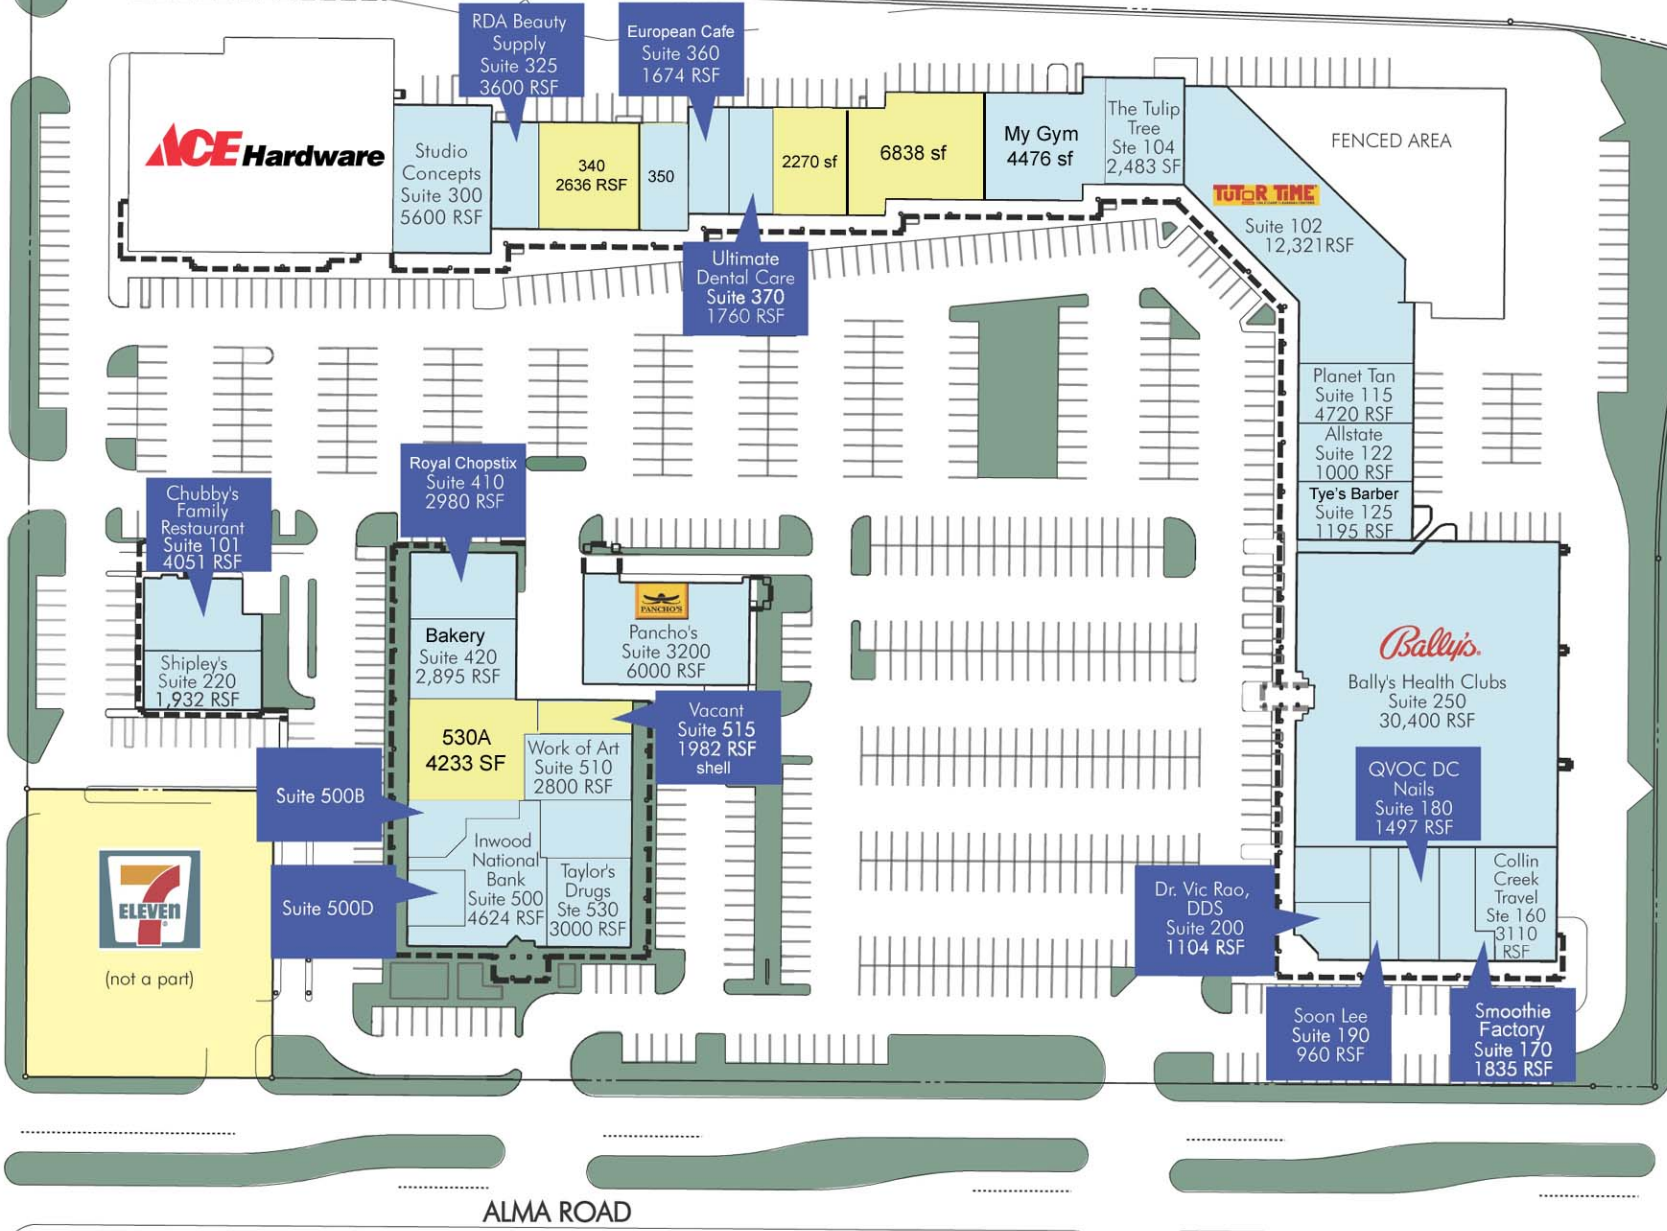

TOWNE SQUARE

WEST PARKER ROAD

LEXINGTON ROAD

ACE Hardware

Chubby's Family Restaurant Suite 101 4051 RSF

Shipley's Suite 220 1,932 RSF

(not a part)

Suite 500B

Suite 500D

Royal Chopstix Suite 410 2980 RSF

Bakery Suite 420 2,895 RSF

530A 4233 SF

Work of Art Suite 510 2800 RSF

Inwood National Bank Suite 500 4624 RSF

Taylor's Drugs Ste 530 3000 RSF

ALMA ROAD

RDA Beauty Supply Suite 325 3600 RSF

European Cafe Suite 360 1674 RSF

340 2636 RSF

Ultimate Dental Care Suite 370 1760 RSF

350

2270 sf

6838 sf

My Gym 4476 sf

Bally's Health Clubs Suite 250 30,400 RSF

QVOC DC Nails Suite 180 1497 RSF

Dr. Vic Rao, DDS Suite 200 1104 RSF

Collin Creek Travel Ste 160 3110 RSF

Soon Lee Suite 190 960 RSF

Smoothie Factory Suite 170 1835 RSF