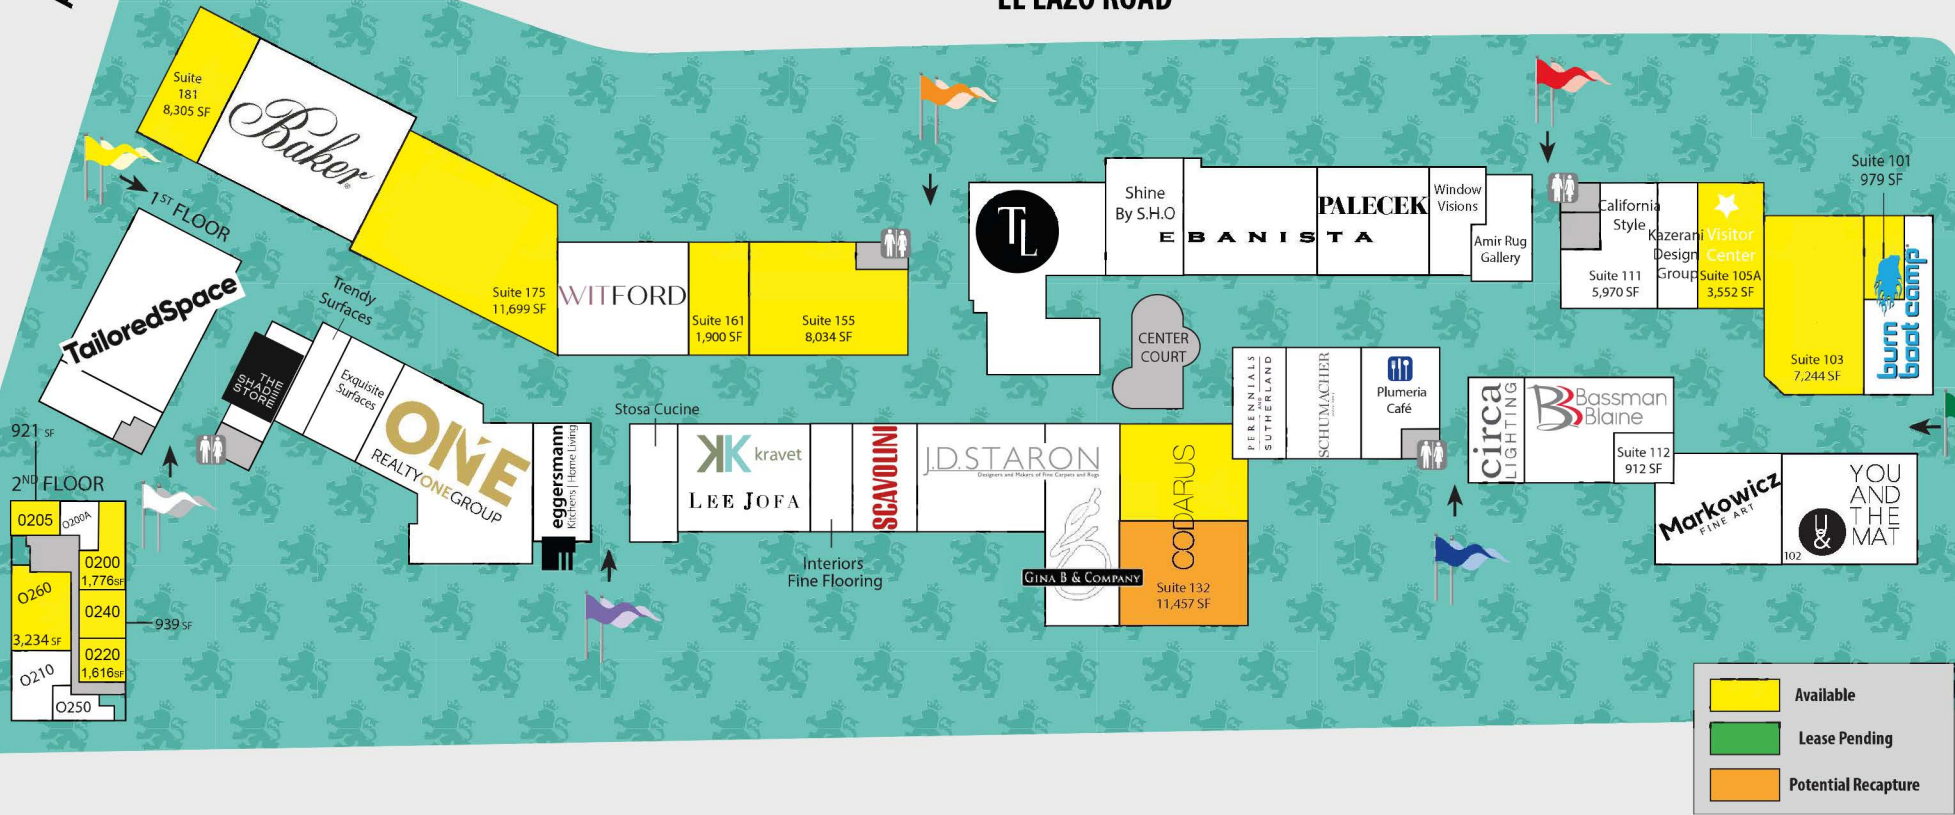

LAGUNA DESIGN CENTER

23811 ALISO CREEK RD, LAGUNA NIGUEL, CA 92677

ALICIA PARKWAY

EL LAZO ROAD

DORINE ROAD

ALISO CREEK ROAD

	Available
	Lease Pending
	Potential Recapture