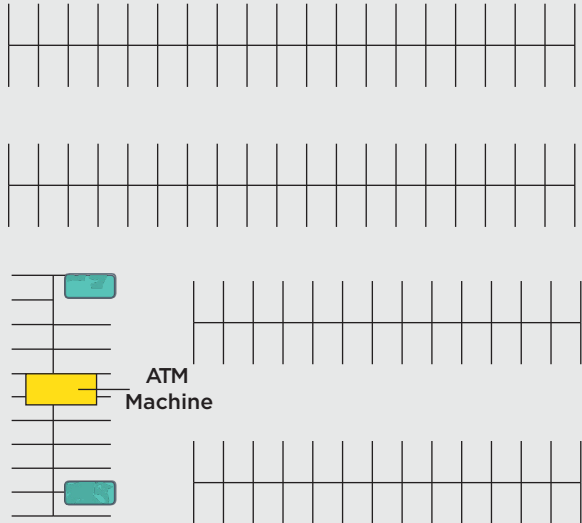

Spanish Crossroads

3415 Bell Street
Amarillo, TX 79109

SW 34TH STREET

L

O

r

BELL STREET

ATKINSEN STREET

PAPA JOHN'S
Nail Salon
DOLLAR GENERAL
2,000 SF
metroPCS
Cutting Edge

26,000 SF
CRAZY TOP DEALS
1,501 SF

2,500 SF

Pescara
ITALIAN RESTAURANT
8,271 SF

New Beginnings
Preschool (NAP)