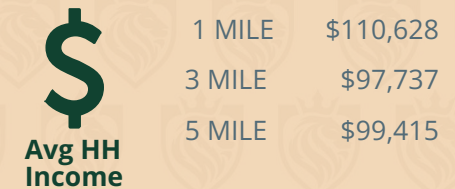

2025 DEMOGRAPHICS