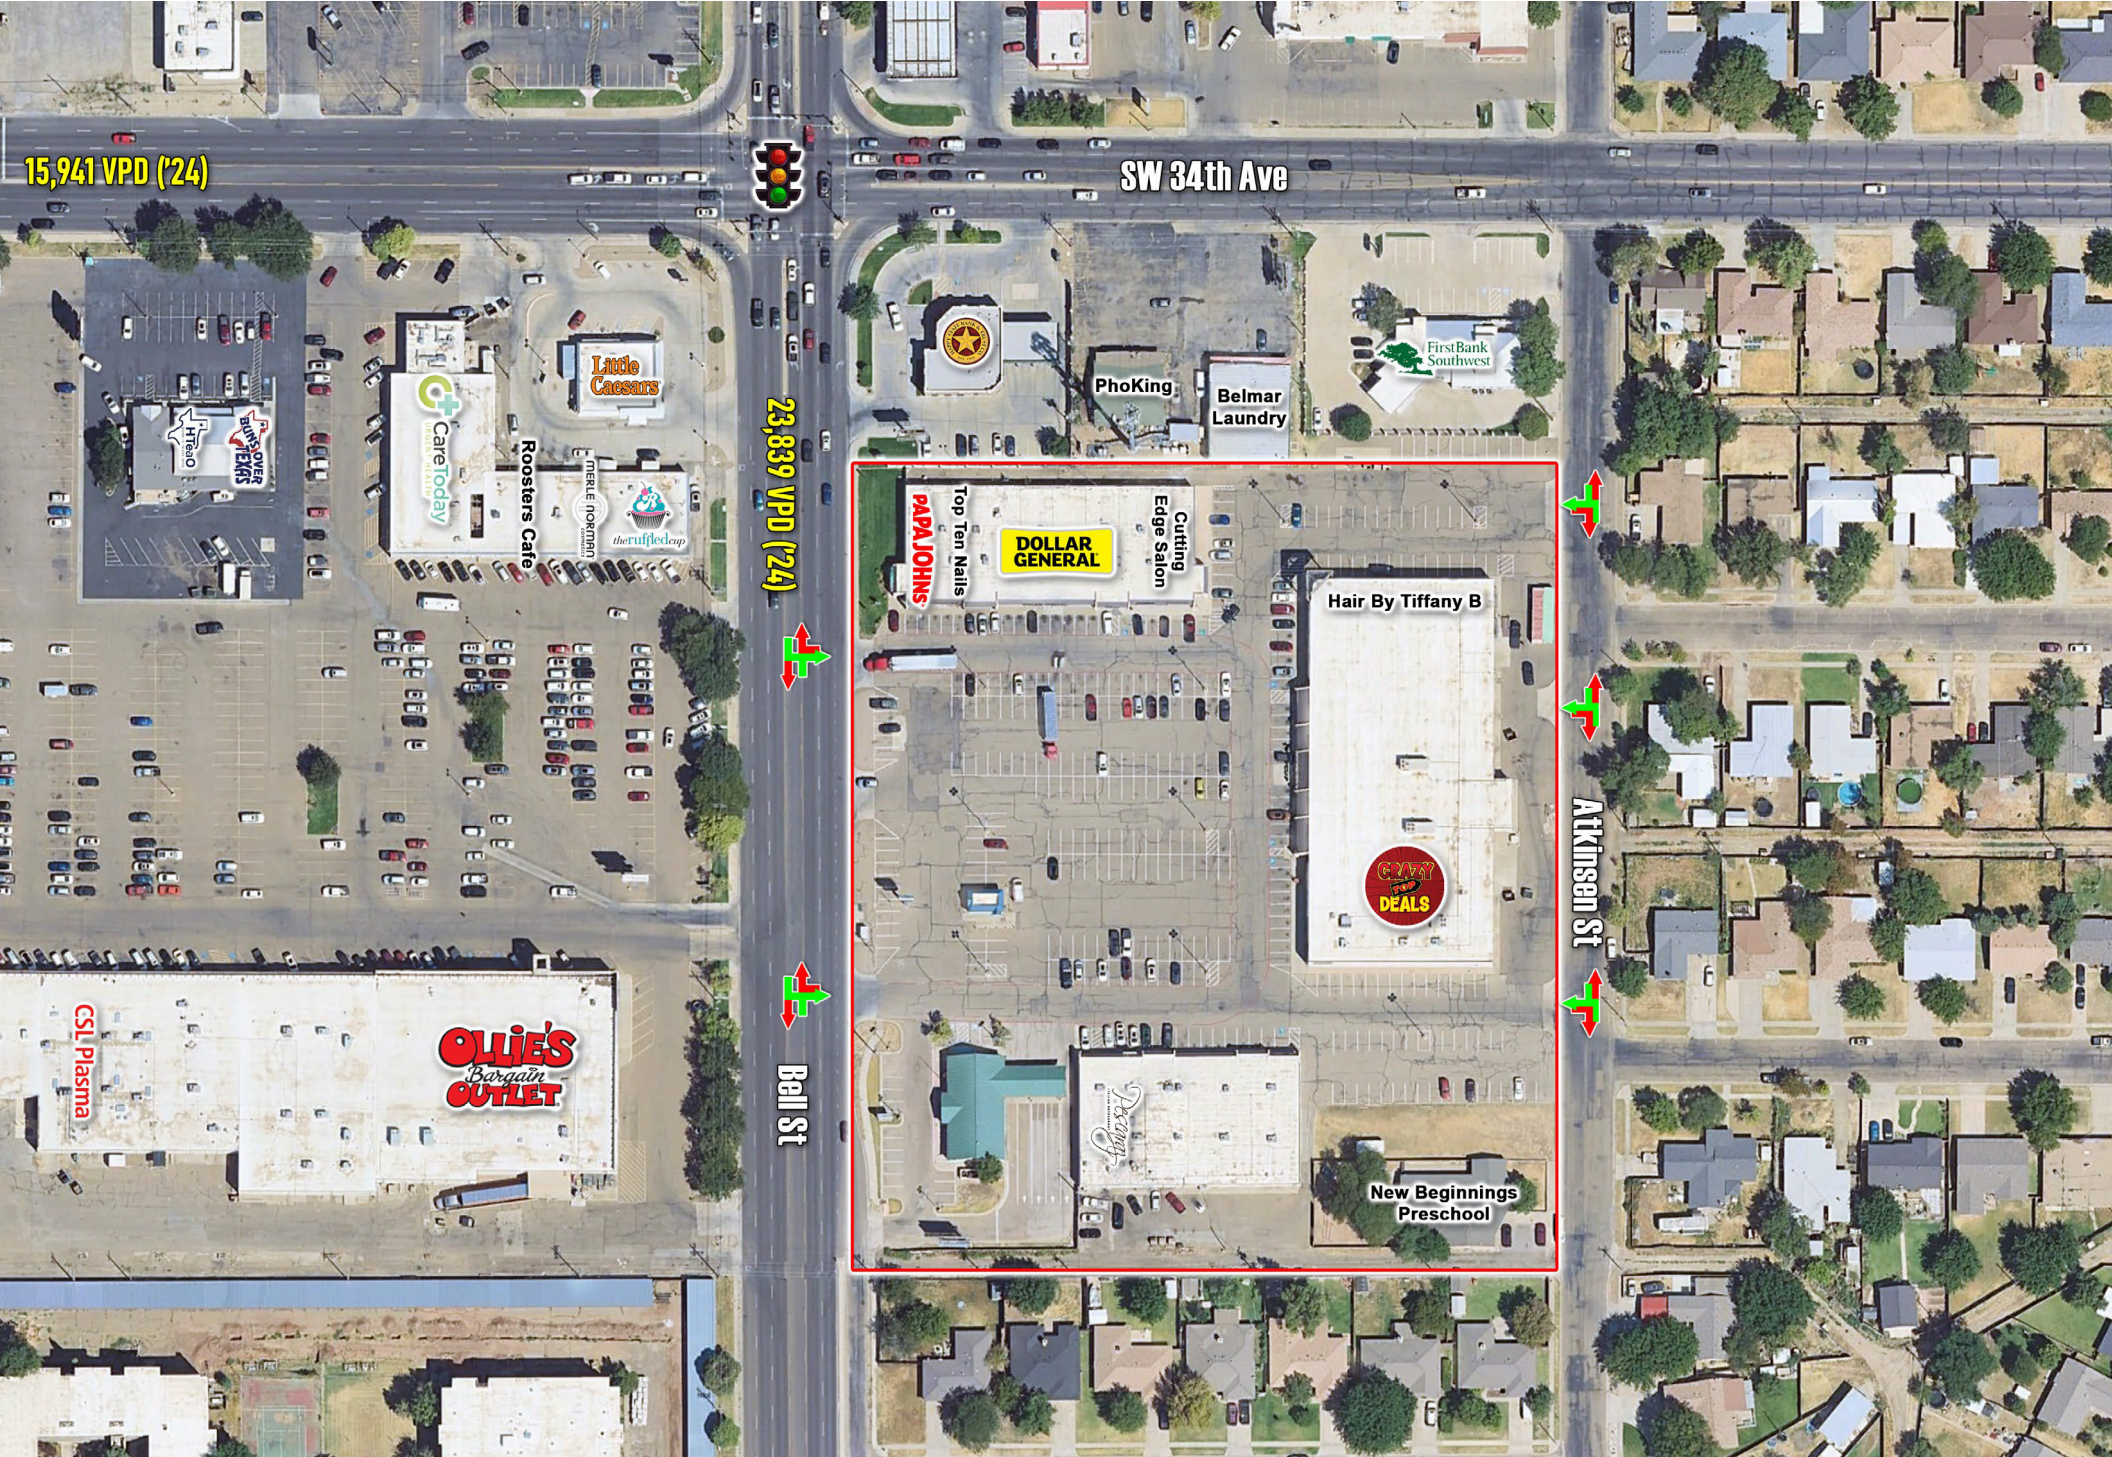

2,500 SF

Pescapery
ITALIAN RESTAURANT
8,271 SF

New Beginnings
Preschool (NAP)

SITE AERIAL

15,941 VPD (24)

SW 34th Ave

23,839 VPD (24)

Bell St