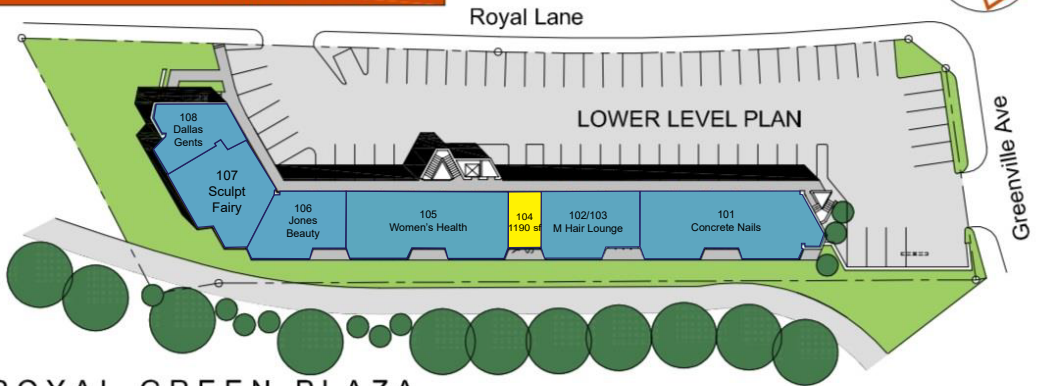

SITE PLAN

ROYAL GREEN PLAZA
 8499 Greenville Avenue
 Dallas, TX 75231