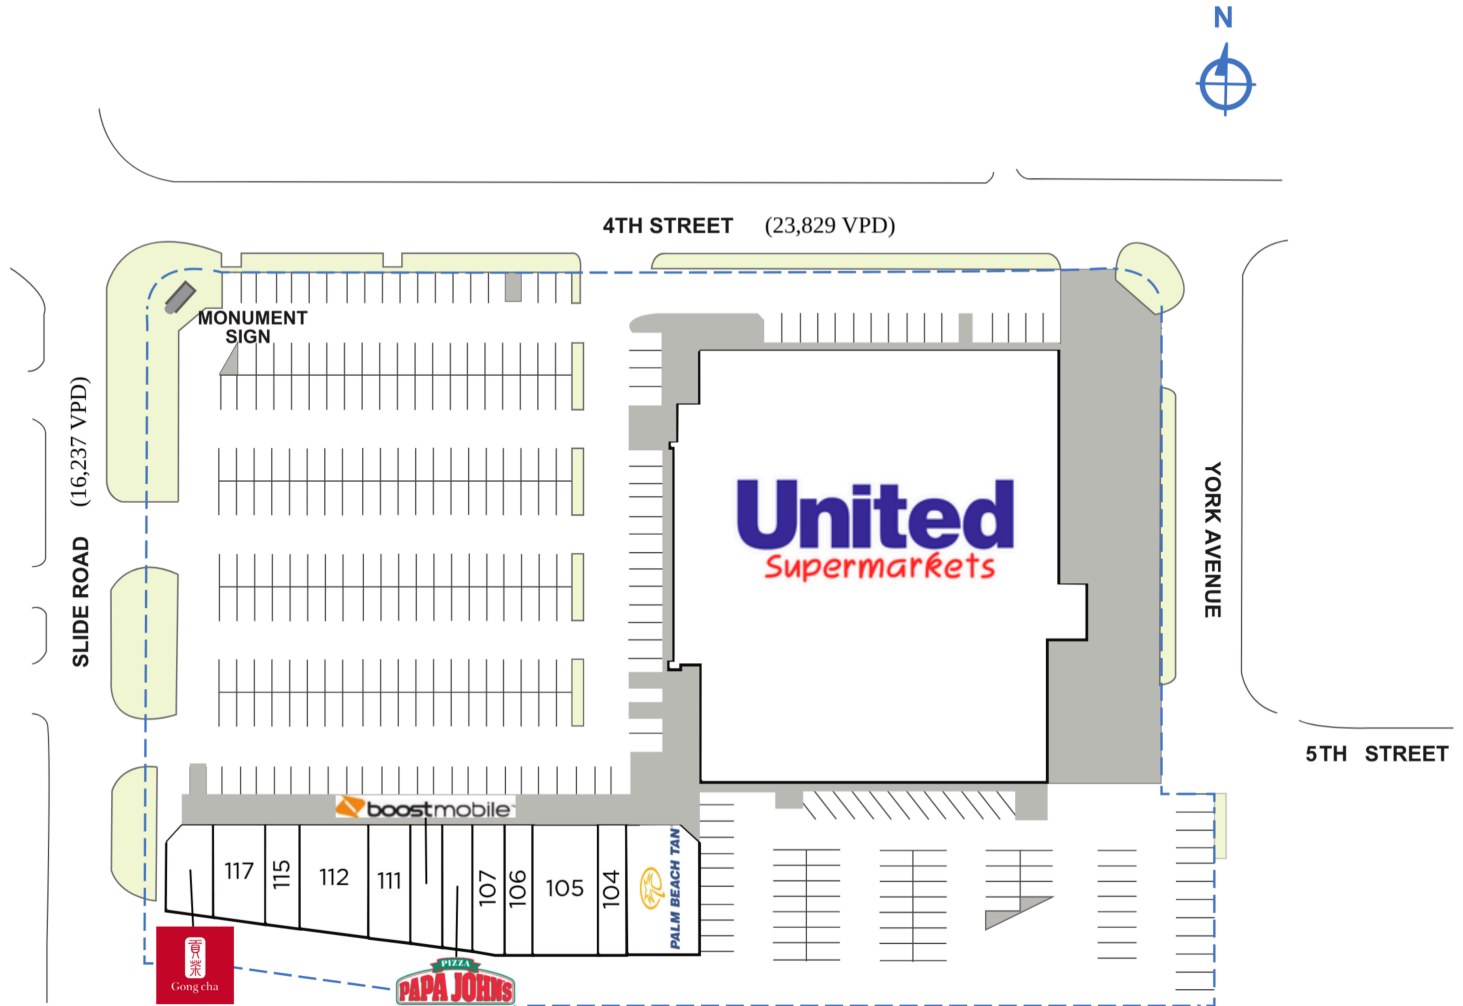

NORTHPARK VILLAGE

401 Slide Road | Lubbock, TX 79416

Space	Tenant	SQ. FT.
100	United Supermarkets	50,700
102	Palm Beach Tan	2,523
104	Lubbock Ophthalmology	1,800
105	Officialz Barbershop	1,923
106	CA Nails	1,310
107	365 Tobacco	1,068
108	Papa John's Pizza	1,200
110	Boost Mobile	1,386
111	Relaxing House Spa	1,334
112	Love Pho	2,282
115	Liquor Store	1,187
117	Abbeville Dentistry	2,101
119	Gong Cha	1,665
Total SQ. FT.		70,479